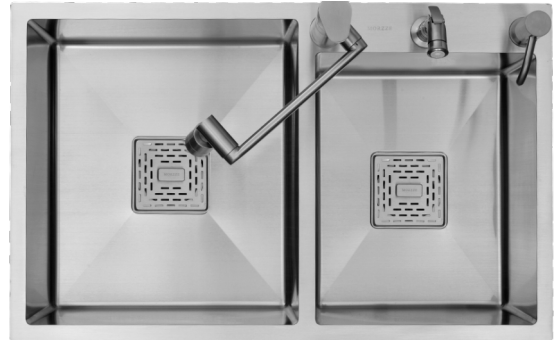

A02-211LX

36" Inch Top Mount Double Bowl Stainless Steel Kitchen Sink

MORZZE

Beyond Excellence...

Specification Sheet

Sink Dimension

- Overall Dimensions: 915x508mm / 36"x20"
- Large Bowl Dimensions: 457x457mm / 18"x18"
- Small Bowl Dimensions: 380x407mm / 15"x16"
- Sink Depth: 228mm / 9"
- Cut out Size: 875x470mm

Features

- SUS-304 Stainless Steel Construction
- Required Minimum Cabinet Size: 1000mm Left to Right, 600mm Front to Back
- 90mm Drain Opening
- Noise Defend Undercoating and Sound Dampening Pads

Accessories Included

- Sink Faucet MKF-30423
- Hand Sprayer MHS-31
- Soap Dispenser MSD-22
- Sink Strainer MSS-501 x2
- Strainer Cover MSSC-5011 x2

Available Finish

- Stainless Steel